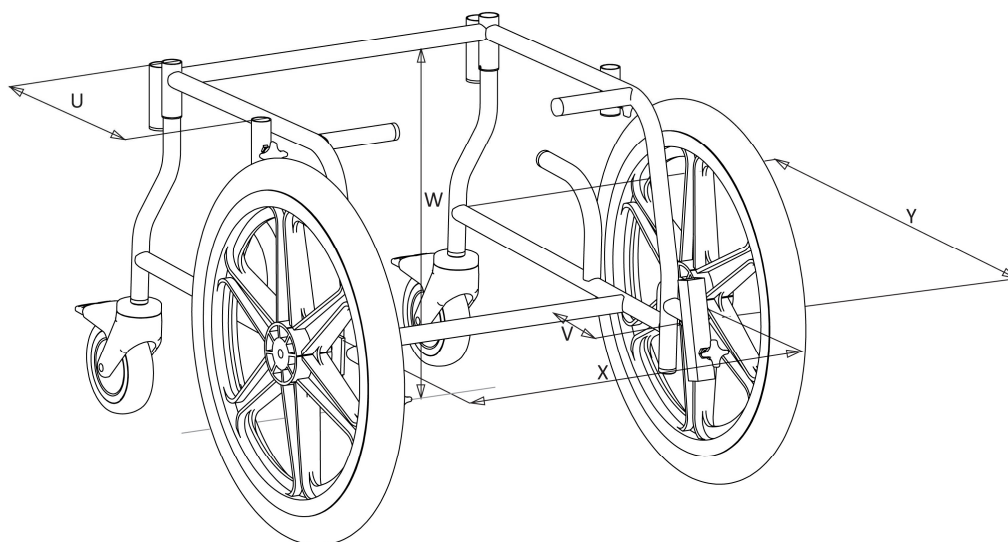

## T50 Specifications

Dimension	Description	Std (mm)
<b>Width (X)</b>	Width (from outside of frame)	
	• 17" Frame	<b>440</b>
	• 19" Frame	<b>490</b>
	• 21" Frame	<b>540</b>
<b>W</b>	Floor to underside of Rear Cross Bar	<b>470</b>
<b>Y</b>	Front of frame to rear of frame (Modifications to rear only)	<b>520</b>
<b>U</b>	Centres of arm rest sockets	<b>270</b>
<b>V</b>	Front cross bar to front of frame	<b>110</b>